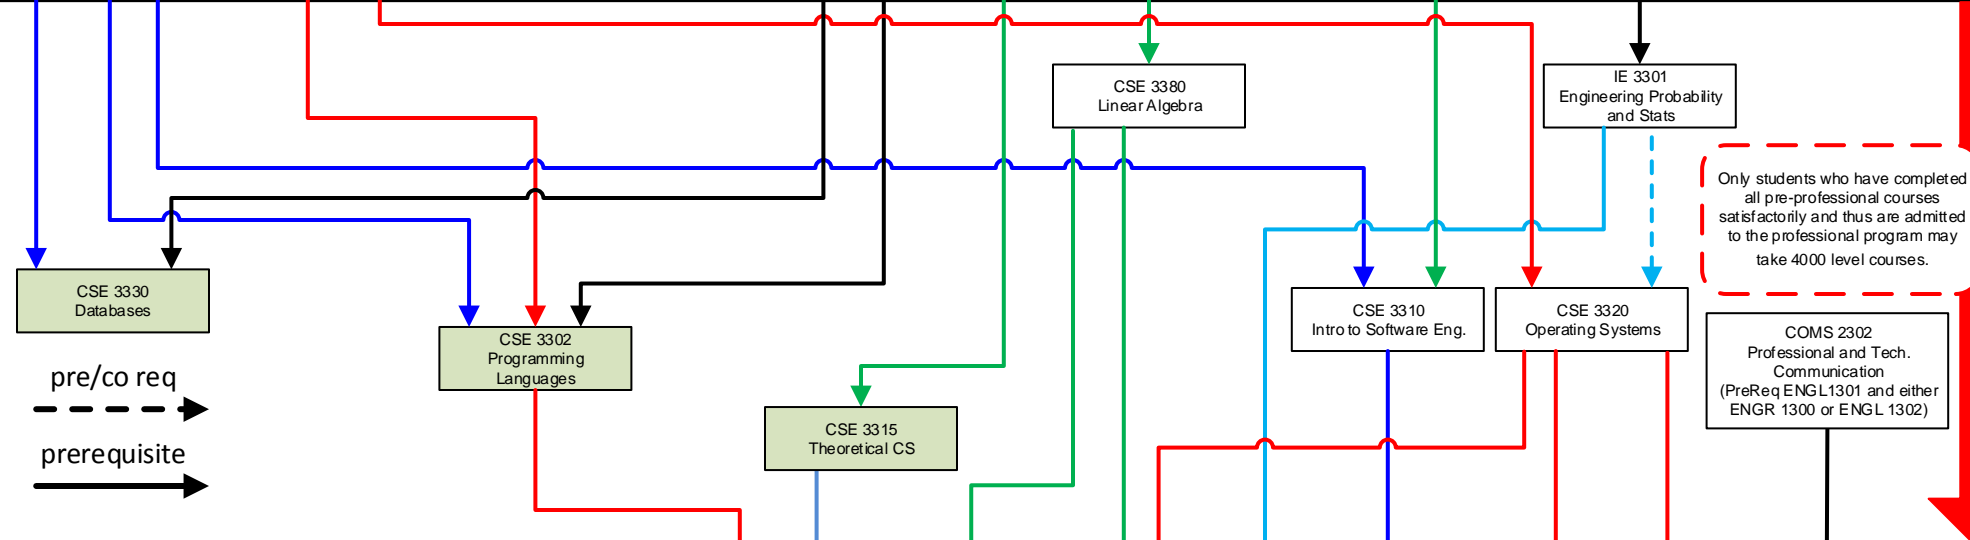

Pre-Professional Courses

Only students who have completed all pre-professional courses satisfactorily and thus are admitted to the professional program may take 4000 level courses.

pre/co req
----->
prerequisite
—————>

See list of approved courses in the Computer Science Program Guide. Remember to check prerequisites.

The Senior Design courses must be taken in consecutive semesters: (Fall and Spring), (Spring and Summer), or (Summer and Fall). Spring and Fall is NOT an option.