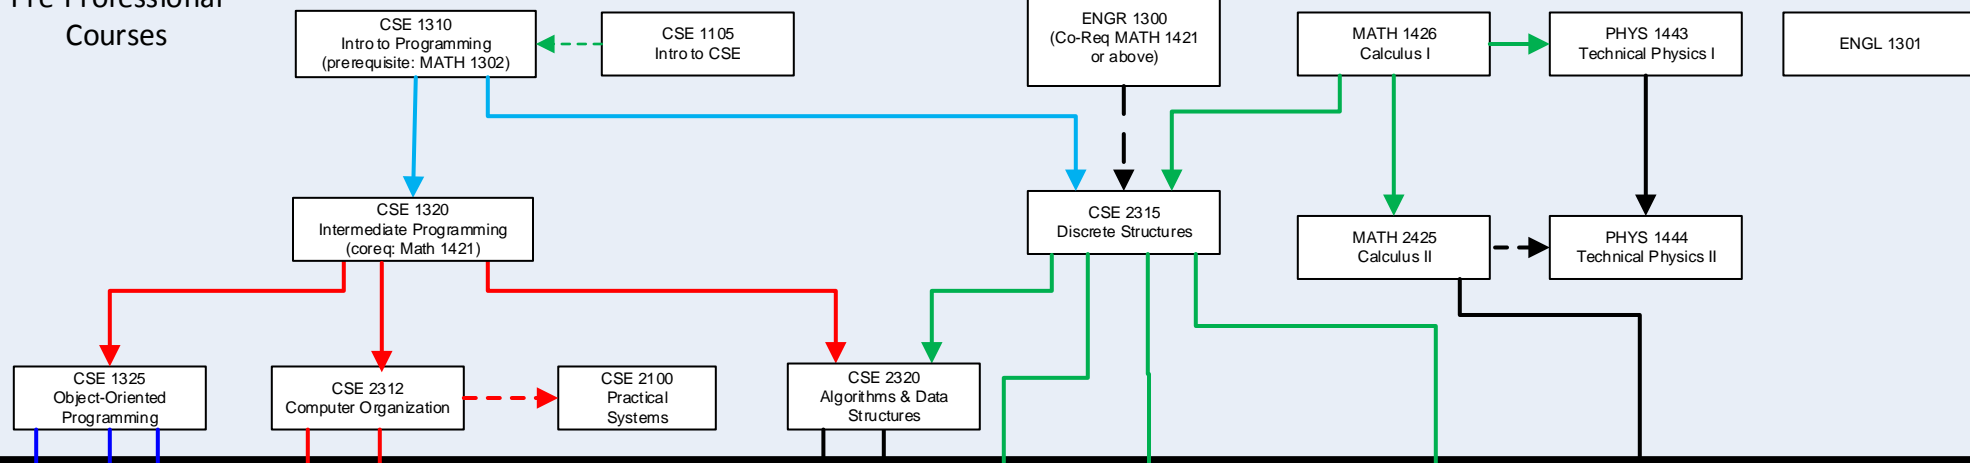

Pre-Professional Courses

Only students who have completed all pre-professional courses satisfactorily and thus are admitted to the professional program may take 4000 level courses.

pre/co req
----->
prerequisite
—————>

- Math and Science Electives**
- 3 hours of Math electives
 - 4 hours of Science electives
- See list of approved courses in CS Program Guide.

4000 Level Courses

5 Technical Elective courses out of which at least one must be CSE 4305 Compilers, CSE 4303 Computer Graphics or CSE 4360 Robotics.

See list of approved courses in the Computer Science Program Guide. Remember to check prerequisites.

The Senior Design courses must be taken in consecutive semesters: (Fall and Spring), (Spring and Summer), or (Summer and Fall). Spring and Fall is NOT an option.